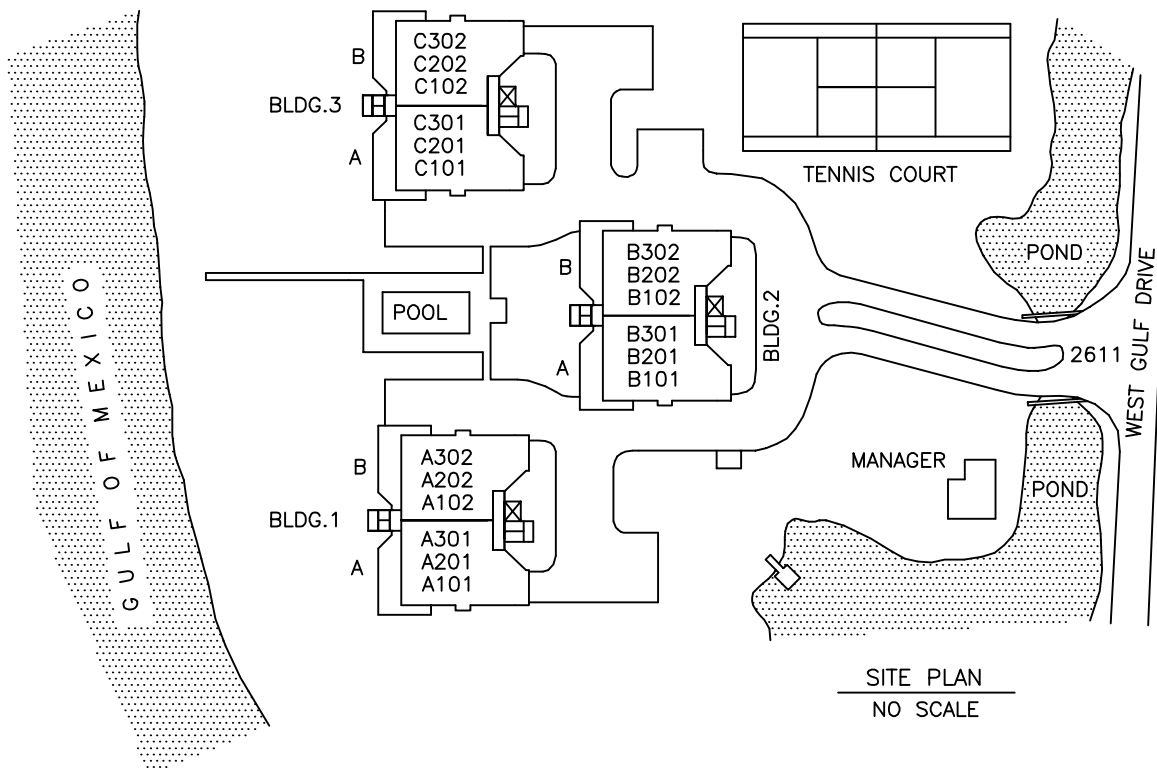

Approximate Scale: 1" = 12'

SITE PLAN
NO SCALE

(18 Units)
BY-THE-SEA-020